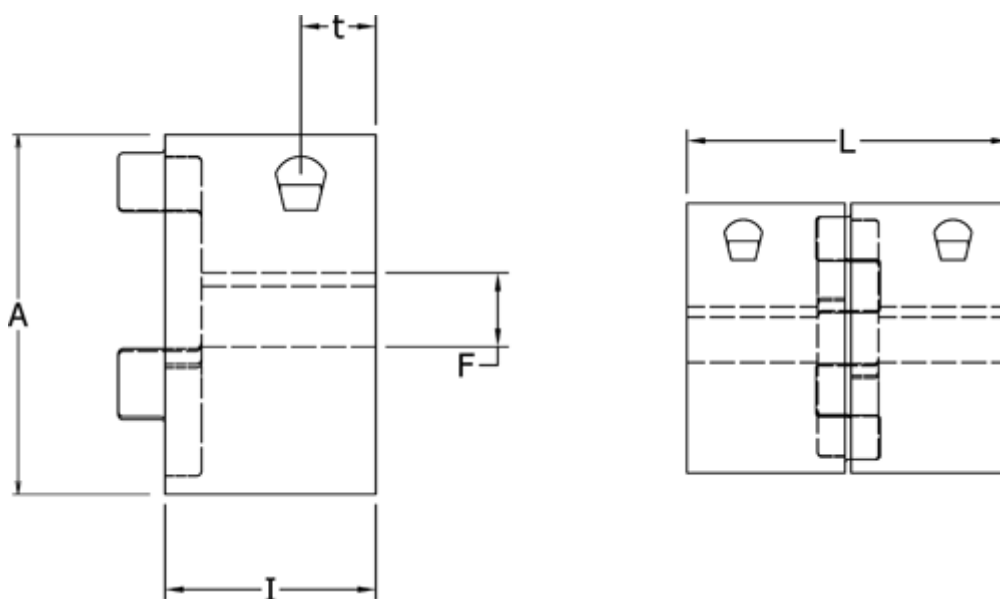

Article number: 3335009M006

Description: Clamping Hub Klonex ES9  
ALU Aluminium, Bore 6H7 mm

## Measures

A = 20

F = 6

I = 10

L = 30

t = 5.0